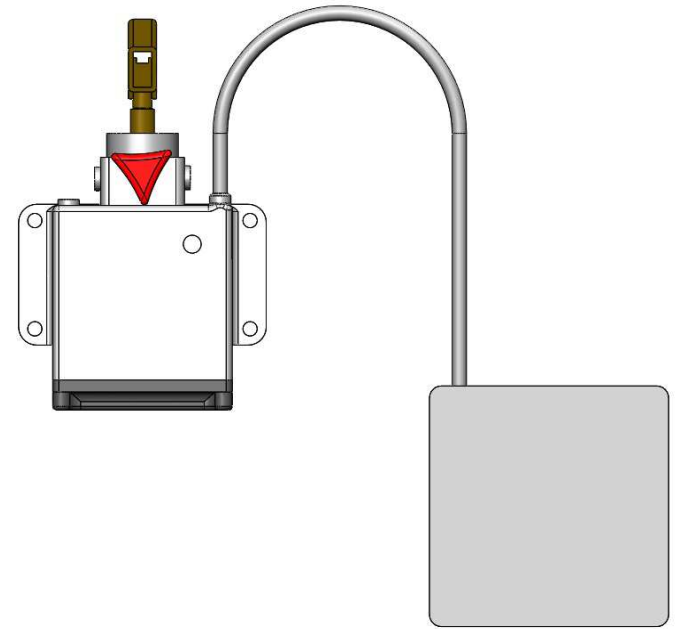

PARTS LIST			
ITEM	QTY	PART NUMBER	DESCRIPTION
1	1	401125-1	BODY
2	1	705662101280	V-PLATE
3	1	70423084100EB	TURNTABLE, CUSTOM DRILLED
4	1	705662102202	KINGPIN
5	1	401126	KINGPIN PLATE
6	2	20730	SELF LOCKING NUT M30
7	2	20130X80	BOLT M30X80
8	2	40130X120	BOLT M30X120, WITH GREASE NIPPLE

PARTS LIST			
ITEM	QTY	PART NUMBER	DESCRIPTION
1	2	457LAV01	ACCUMULATOR
2	1	457VWKEB18	FOUR WAY VALVE, ESVE MODIFIED
3	4	45720344	BALL-VALVE
4	1	457063GL160	MANOMETER
5	4	4579863451103	PRESSURE SWITCH
6	1	45749999	PRESSURE VALVE
7	2	457MGV20-12L	TESTING CONNECTION
8	1	524963639077	CONTROL LIGHT, AMBER

Steering cylinder

A-A (1:1)

PARTS LIST			
ITEM	QTY	PART NUMBER	DESCRIPTION
1	1	45160X35X310	CYLINDER
2	1	456GK30DO	BEARING HEAD
3	2	457GE30DO2RS	BALL BEARING
4	1	456060/035X310SG-CG	SPARE SEALING SET

Handpump

Handpump with dipstick

Handpump with oil level glass

PARTS LIST			
ITEM	QTY	PART NUMBER	DESCRIPTION
1	1	457PMS25/2BEW	HANDPUMP
2	1	45753936	DIPSTICK
3	1	457LG-1	OIL LEVEL GLASS

PARTS LIST

ITEM	QTY	PART NUMBER	DESCRIPTION
1	2	45160X35X310	CYLINDER
3	4	457SWV12LR	BANJO 12MM
4	4	458870P	HYDRAULIC HOSE 12L L=870MM
5	1	44111084	BLEED MANIFOLD
6	4	457SWVE6LM10X1	BANJO 6MM
7	6	458S2-BE6X750	BLEEDINGHOSE
8	4	457GE6LRGD18	ADAPTER 6MM
9	4	45780740085	AIR TAP