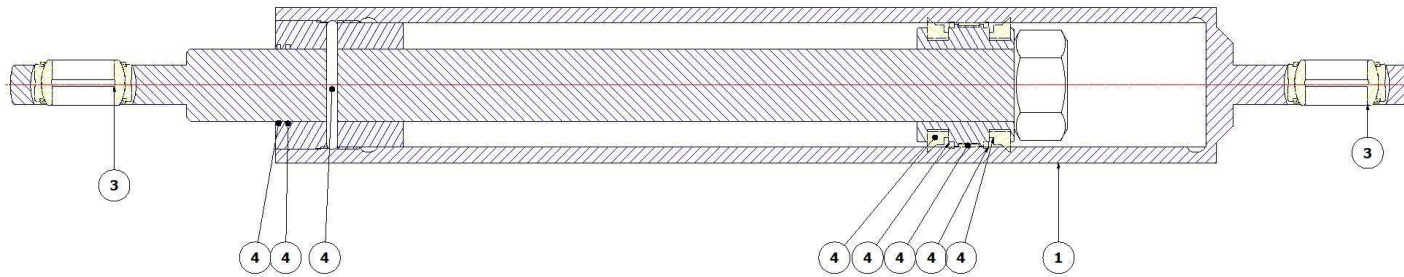

PARTS LIST			
ITEM	QTY	PART NUMBER	DESCRIPTION
1	1	401125-1	BODY
2	1	705662101280	V-PLATE
3	1	70423084100EB	TURNTABLE, CUSTOM DRILLED
4	1	705662102202	KINGPIN
5	1	401126	KINGPIN PLATE
6	2	20730	SELF LOCKING NUT M30
7	2	20130X80	BOLT M30X80
8	2	40130X120	BOLT M30X120, WITH GREASE NIPPLE

PARTS LIST			
ITEM	QTY	PART NUMBER	DESCRIPTION
1	2	457LAV01	ACCUMULATOR
2	1	457VWKEB18	FOUR WAY VALVE, ESVE MODIFIED
3	4	45720344	BALL-VALVE
4	1	457063GL160	MANOMETER
5	4	4579863451103	PRESSURE SWITCH
6	1	45749999	PRESSURE VALVE
7	2	457MGV20-12L	TESTING CONNECTION
8	1	524963639077	CONTROL LIGHT, AMBER

Steering cylinder

A-A (1:1)

PARTS LIST			
ITEM	QTY	PART NUMBER	DESCRIPTION
1	1	45160X35X310	CYLINDER
2	1	456GK30DO	BEARING HEAD
3	2	457GE30DO2RS	BALL BEARING
4	1	456060/035X310SG-CG	SPARE SEALING SET

Handpump

Handpump with dipstick

Handpump with oil level glass

PARTS LIST			
ITEM	QTY	PART NUMBER	DESCRIPTION
1	1	457PMS25/2BEW	HANDPUMP
2	1	45753936	DIPSTICK
3	1	457LG-1	OIL LEVEL GLASS

PARTS LIST

ITEM	QTY	PART NUMBER	DESCRIPTION
1	2	45160X35X310	CYLINDER
3	4	457SWV12LR	BANJO 12MM
4	4	458870P	HYDRAULIC HOSE 12L L=870MM
5	1	44111084	BLEED MANIFOLD
6	4	457SWVE6LM10X1	BANJO 6MM
7	6	458S2-BE6X750	BLEEDINGHOSE
8	4	457GE6LRGD18	ADAPTER 6MM
9	4	45780740085	AIR TAP