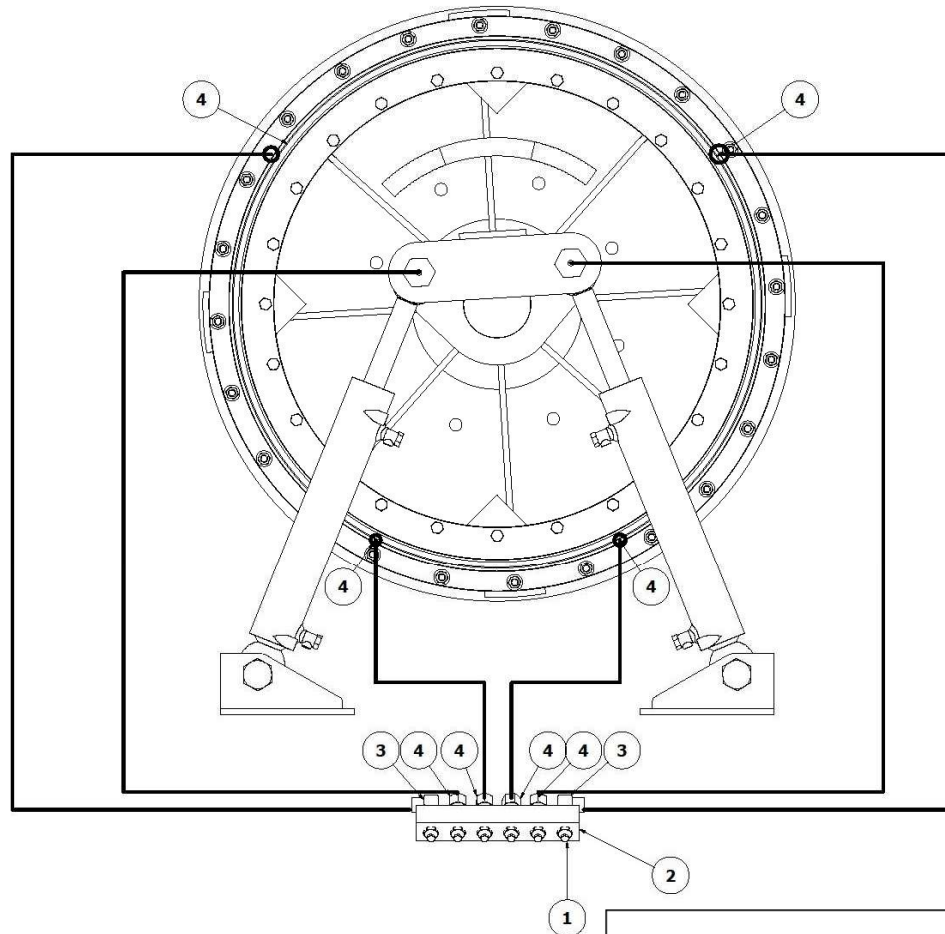

PARTS LIST			
ITEM	QTY	PART NUMBER	DESCRIPTION
1	1	401125-1	BODY
2	1	705662101280	V-PLATE
3	1	70423084100EB	TURNTABLE, CUSTOM DRILLED
4	1	705662102202	KINGPIN
5	1	401126	KINGPIN PLATE
6	2	20730	SELF LOCKING NUT M30
7	2	20130X80	BOLT M30X80
8	2	40130X120	BOLT M30X120, WITH GREASE NIPPLE

Steering cylinder

A-A (1:1)

PARTS LIST			
ITEM	QTY	PART NUMBER	DESCRIPTION
1	1	45160X35X310	CYLINDER
2	1	456GK30DO	BEARING HEAD
3	2	457GE30DO2RS	BALL BEARING
4	1	456060/035X310SG-CG	SPARE SEALING SET

Handpump

Handpump with dipstick

Handpump with oil level glass

PARTS LIST			
ITEM	QTY	PART NUMBER	DESCRIPTION
1	1	457PMS25/2BEW	HANDPUMP
2	1	45753936	DIPSTICK
3	1	457LG-1	OIL LEVEL GLASS

PARTS LIST

ITEM	QTY	PART NUMBER	DESCRIPTION
1	2	45160X35X310	CYLINDER
3	4	457SWV12LR	BANJO 12MM
4	4	458870P	HYDRAULIC HOSE 12L L=870MM
5	1	44111084	BLEED MANIFOLD
6	4	457SWVE6LM10X1	BANJO 6MM
7	6	458S2-BE6X750	BLEEDINGHOSE
8	4	457GE6LRGD18	ADAPTER 6MM
9	4	45780740085	AIR TAP

Greasing components

PARTS LIST			
ITEM	QTY	PART NUMBER	DESCRIPTION
1	6	6151/8-180	GREASE NIPPLE
2	1	44111084	GREASING MANIFOLD (EXCL. NIPPLES)
3	2	61310201	ELBOW COUPLING 3/16"
4	10	61310401	ADAPTER 3/16"
	12	61315701	SCREW CAP 3/16"
	12	61315801	OLIVE 3/16"