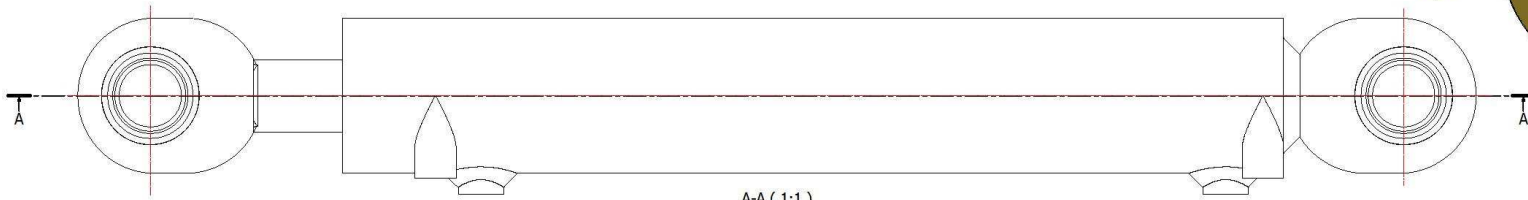

Steering cylinder