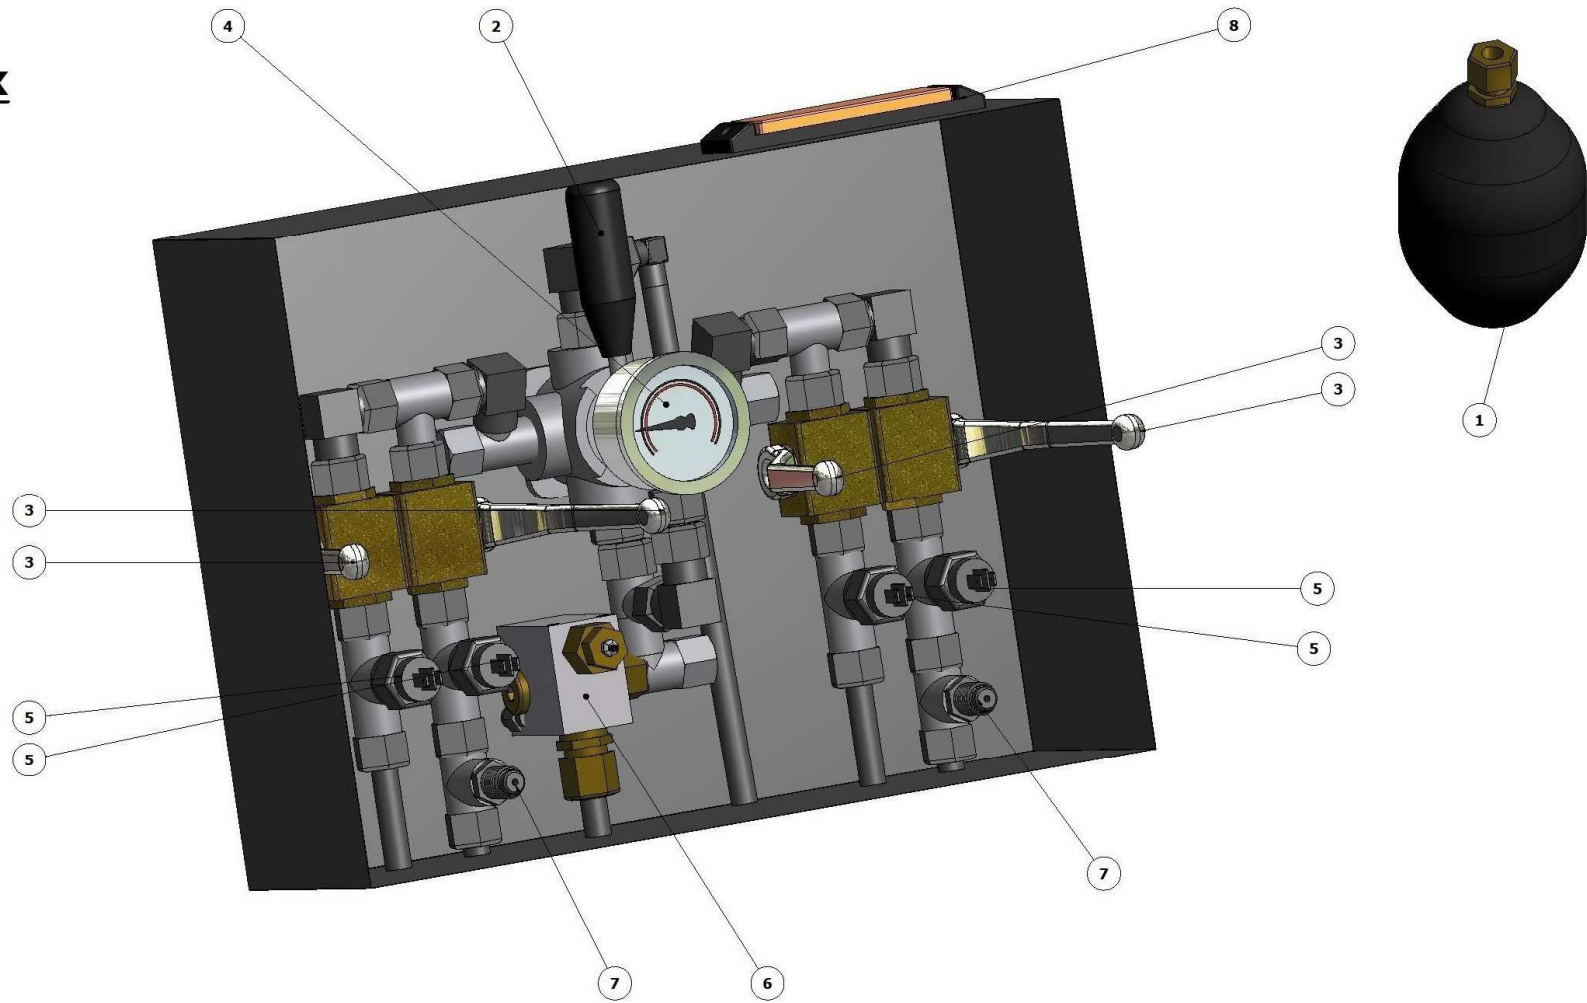

PARTS LIST			
ITEM	QTY	PART NUMBER	DESCRIPTION
1	1	401125-1	BODY
2	1	705662101280	V-PLATE
3	1	70423084100EB	TURNTABLE, CUSTOM DRILLED
4	1	705662102202	KINGPIN
5	1	401126	KINGPIN PLATE
6	2	20730	SELF LOCKING NUT M30
7	2	20130X80	BOLT M30X80
8	2	40130X120	BOLT M30X120, WITH GREASE NIPPLE

PARTS LIST			
ITEM	QTY	PART NUMBER	DESCRIPTION
1	2	457LAV01	ACCUMULATOR
2	1	457VWKEB18	FOUR WAY VALVE, ESVE MODIFIED
3	4	45720344	BALL-VALVE
4	1	457063GL160	MANOMETER
5	4	4579863451103	PRESSURE SWITCH
6	1	45749999	PRESSURE VALVE
7	2	457MGV20-12L	TESTING CONNECTION
8	1	524963639077	CONTROL LIGHT, AMBER

Steering cylinder

A-A (1:1)

PARTS LIST			
ITEM	QTY	PART NUMBER	DESCRIPTION
1	1	45160X35X310	CYLINDER
2	1	456GK30DO	BEARING HEAD
3	2	457GE30DO2RS	BALL BEARING
4	1	456060/035X310SG-CG	SPARE SEALING SET

Handpump

Handpump with dipstick

Handpump with oil level glass

PARTS LIST			
ITEM	QTY	PART NUMBER	DESCRIPTION
1	1	457PMS25/2BEW	HANDPUMP
2	1	45753936	DIPSTICK
3	1	457LG-1	OIL LEVEL GLASS

PARTS LIST

ITEM	QTY	PART NUMBER	DESCRIPTION
1	2	45160X35X310	CYLINDER
3	4	457SWV12LR	BANJO 12MM
4	4	458870P	HYDRAULIC HOSE 12L L=870MM
5	1	44111084	BLEED MANIFOLD
6	4	457SWVE6LM10X1	BANJO 6MM
7	6	458S2-BE6X750	BLEEDINGHOSE
8	4	457GE6LRGD18	ADAPTER 6MM
9	4	45780740085	AIR TAP