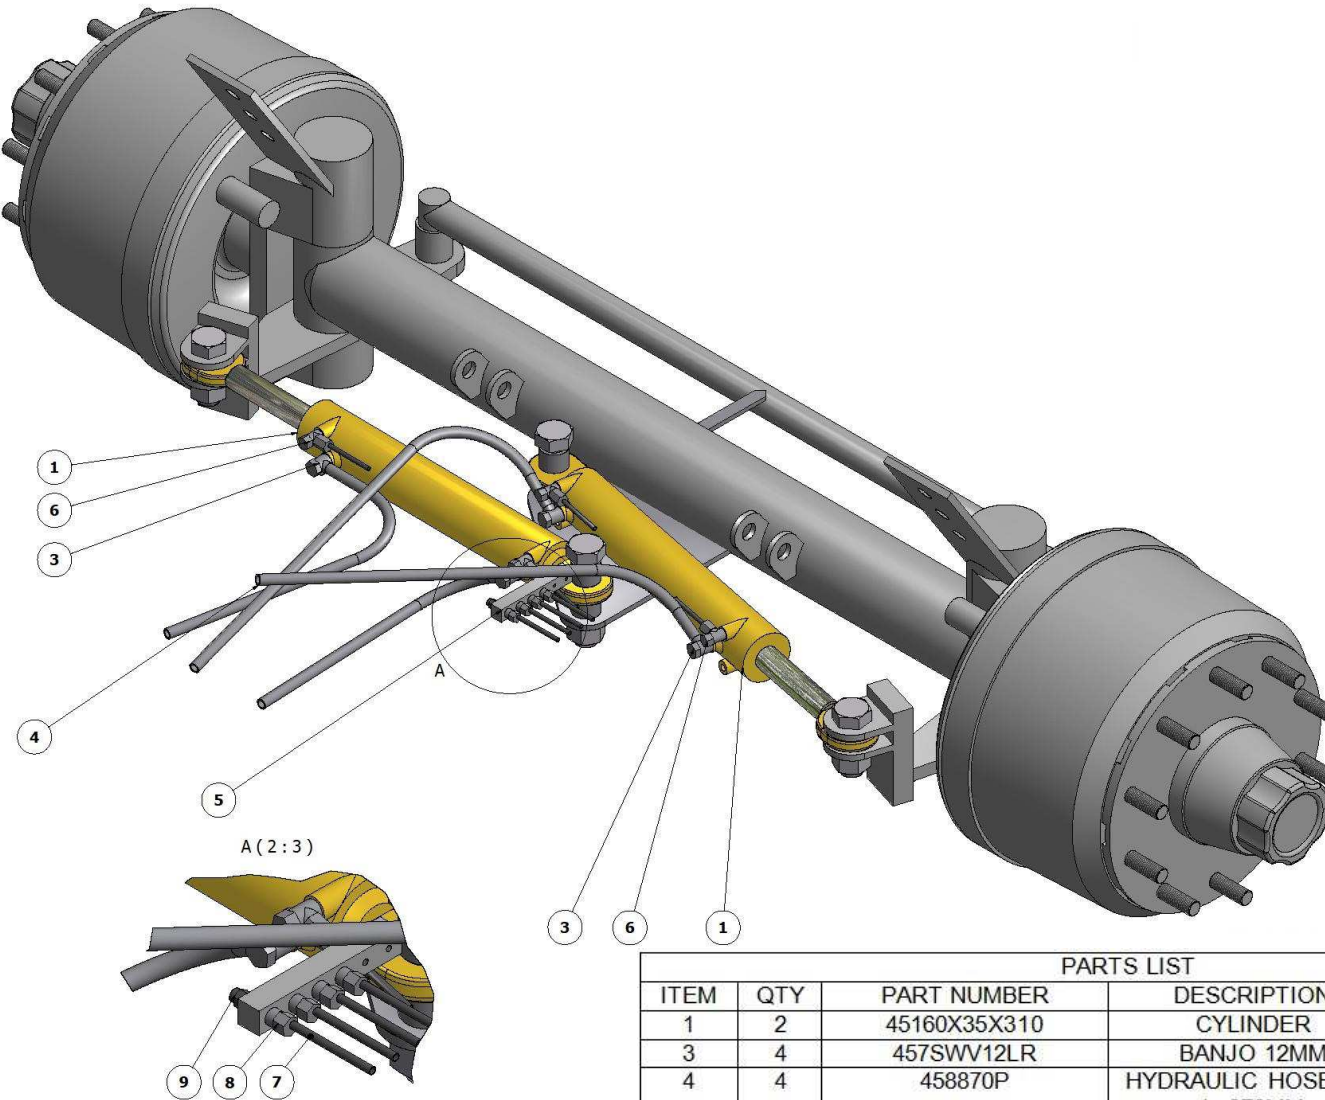

PARTS LIST			
ITEM	QTY	PART NUMBER	DESCRIPTION
1	1	401125-1	BODY
2	1	705662101280	V-PLATE
3	1	70423084100EB	TURNTABLE, CUSTOM DRILLED
4	1	705662102202	KINGPIN
5	1	401126	KINGPIN PLATE
6	2	20730	SELF LOCKING NUT M30
7	2	20130X80	BOLT M30X80
8	2	40130X120	BOLT M30X120, WITH GREASE NIPPLE

PARTS LIST			
ITEM	QTY	PART NUMBER	DESCRIPTION
1	2	457LAV01	ACCUMULATOR
2	1	457VWKEB18	FOUR WAY VALVE, ESVE MODIFIED
3	4	45720344	BALL-VALVE
4	1	457063GL160	MANOMETER
5	4	4579863451103	PRESSURE SWITCH
6	1	45749999	PRESSURE VALVE
7	2	457MGV20-12L	TESTING CONNECTION
8	1	524963639077	CONTROL LIGHT, AMBER

Steering cylinder

A-A (1:1)

PARTS LIST			
ITEM	QTY	PART NUMBER	DESCRIPTION
1	1	45160X35X310	CYLINDER
2	1	456GK30DO	BEARING HEAD
3	2	457GE30DO2RS	BALL BEARING
4	1	456060/035X310SG-CG	SPARE SEALING SET

Handpump

Handpump with dipstick

Handpump with oil level glass

PARTS LIST			
ITEM	QTY	PART NUMBER	DESCRIPTION
1	1	457PMS25/2BEW	HANDPUMP
2	1	45753936	DIPSTICK
3	1	457LG-1	OIL LEVEL GLASS

PARTS LIST

ITEM	QTY	PART NUMBER	DESCRIPTION
1	2	45160X35X310	CYLINDER
3	4	457SWV12LR	BANJO 12MM
4	4	458870P	HYDRAULIC HOSE 12L L=870MM
5	1	44111084	BLEED MANIFOLD
6	4	457SWVE6LM10X1	BANJO 6MM
7	6	458S2-BE6X750	BLEEDINGHOSE
8	4	457GE6LRGD18	ADAPTER 6MM
9	4	45780740085	AIR TAP