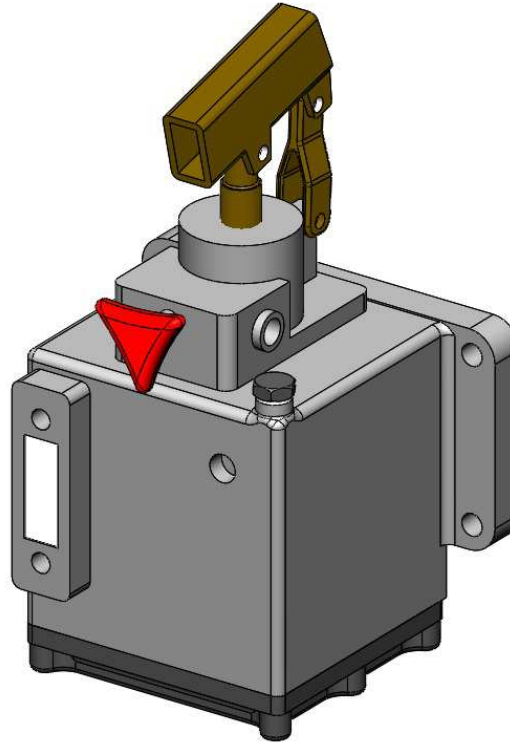

PARTS LIST			
ITEM	QTY	PART NUMBER	DESCRIPTION
1	1	401125-1	BODY
2	1	705662101280	V-PLATE
3	1	70423084100EB	TURNTABLE, CUSTOM DRILLED
4	1	705662102202	KINGPIN
5	1	401126	KINGPIN PLATE
6	2	20730	SELF LOCKING NUT M30
7	2	20130X80	BOLT M30X80
8	2	40130X120	BOLT M30X120, WITH GREASE NIPPLE

PARTS LIST			
ITEM	QTY	PART NUMBER	DESCRIPTION
1	2	457LAV01	ACCUMULATOR
2	1	457VWKEB18	FOUR WAY VALVE, ESVE MODIFIED
3	4	45720344	BALL-VALVE
4	1	457063GL160	MANOMETER
5	4	4579863451103	PRESSURE SWITCH
6	1	45749999	PRESSURE VALVE
7	2	457MGV20-12L	TESTING CONNECTION
8	1	524963639077	CONTROL LIGHT, AMBER

Steering cylinder

A-A (1:1)

PARTS LIST			
ITEM	QTY	PART NUMBER	DESCRIPTION
1	1	45160X35X310	CYLINDER
2	1	456GK30DO	BEARING HEAD
3	2	457GE30DO2RS	BALL BEARING
4	1	456060/035X310SG-CG	SPARE SEALING SET

Handpump

Handpump with dipstick

Handpump with oil level glass

PARTS LIST			
ITEM	QTY	PART NUMBER	DESCRIPTION
1	1	457PMS25/2BEW	HANDPUMP
2	1	45753936	DIPSTICK
3	1	457LG-1	OIL LEVEL GLASS

PARTS LIST

ITEM	QTY	PART NUMBER	DESCRIPTION
1	2	45160X35X310	CYLINDER
3	4	457SWV12LR	BANJO 12MM
4	4	458870P	HYDRAULIC HOSE 12L L=870MM
5	1	44111084	BLEED MANIFOLD
6	4	457SWVE6LM10X1	BANJO 6MM
7	6	458S2-BE6X750	BLEEDINGHOSE
8	4	457GE6LRGD18	ADAPTER 6MM
9	4	45780740085	AIR TAP