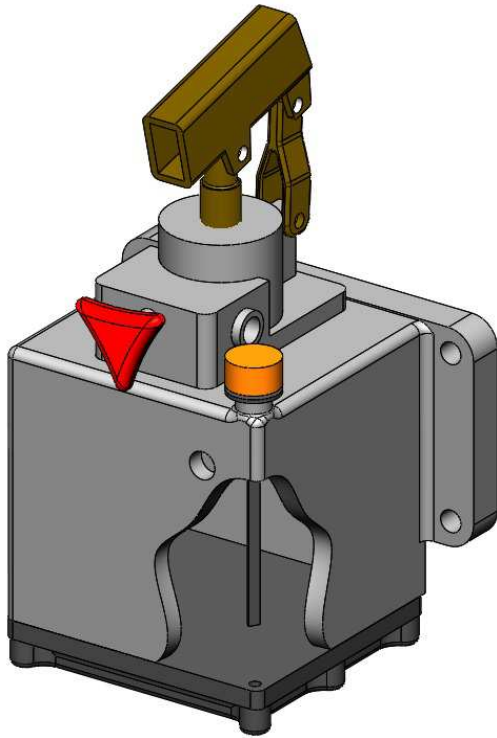

PARTS LIST			
ITEM	QTY	PART NUMBER	DESCRIPTION
1	1	401125-1	BODY
2	1	705662101280	V-PLATE
3	1	70423084100EB	TURNTABLE, CUSTOM DRILLED
4	1	705662102202	KINGPIN
5	1	401126	KINGPIN PLATE
6	2	20730	SELF LOCKING NUT M30
7	2	20130X80	BOLT M30X80
8	2	40130X120	BOLT M30X120, WITH GREASE NIPPLE

PARTS LIST			
ITEM	QTY	PART NUMBER	DESCRIPTION
1	2	457LAV01	ACCUMULATOR
2	1	457VWKEB18	FOUR WAY VALVE, ESVE MODIFIED
3	4	45720344	BALL-VALVE
4	1	457063GL160	MANOMETER
5	4	4579863451103	PRESSURE SWITCH
6	1	45749999	PRESSURE VALVE
7	2	457MGV20-12L	TESTING CONNECTION
8	1	524963639077	CONTROL LIGHT, AMBER

Steering cylinder

A-A (1:1)

PARTS LIST			
ITEM	QTY	PART NUMBER	DESCRIPTION
1	1	45160X35X310	CYLINDER
2	1	456GK30DO	BEARING HEAD
3	2	457GE30DO2RS	BALL BEARING
4	1	456060/035X310SG-CG	SPARE SEALING SET

Handpump

Handpump with dipstick

Handpump with oil level glass

PARTS LIST			
ITEM	QTY	PART NUMBER	DESCRIPTION
1	1	457PMS25/2BEW	HANDPUMP
2	1	45753936	DIPSTICK
3	1	457LG-1	OIL LEVEL GLASS

PARTS LIST

ITEM	QTY	PART NUMBER	DESCRIPTION
1	2	45160X35X310	CYLINDER
3	4	457SWV12LR	BANJO 12MM
4	4	458870P	HYDRAULIC HOSE 12L L=870MM
5	1	44111084	BLEED MANIFOLD
6	4	457SWVE6LM10X1	BANJO 6MM
7	6	458S2-BE6X750	BLEEDINGHOSE
8	4	457GE6LRGD18	ADAPTER 6MM
9	4	45780740085	AIR TAP