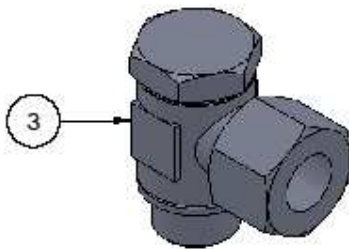

Hydraulic components

PARTS LIST			
ITEM	QTY	PART NUMBER	DESCRIPTION
1		457GMA12L	ADAPTER
2		457MAV12LR	MANOMETER COUPLING
3		457SWV12LR	BANJO
4		457ERTD12L	T-COUPLING
5		457GE12LRGD	ADAPTER
6		457G12L	ADAPTER
7		457DP3/8RGD	END FITTING
8		457ERWD12L	ELBOW COUPLING