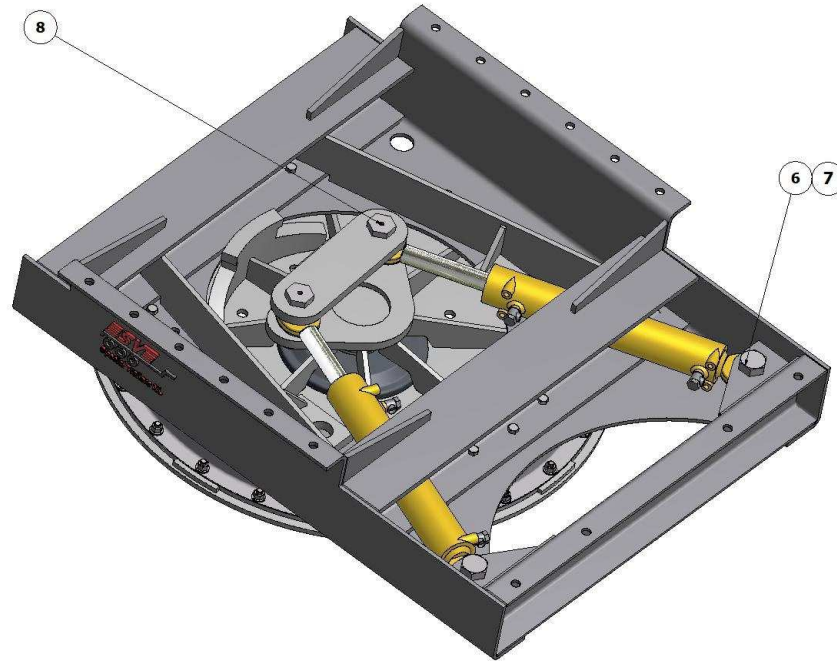

PARTS LIST			
ITEM	QTY	PART NUMBER	DESCRIPTION
1	1	401125-1	BODY
2	1	705662101280	V-PLATE
3	1	70423084100EB	TURNTABLE, CUSTOM DRILLED
4	1	705662102202	KINGPIN
5	1	401126	KINGPIN PLATE
6	2	20730	SELF LOCKING NUT M30
7	2	20130X80	BOLT M30X80
8	2	40130X120	BOLT M30X120, WITH GREASE NIPPLE

PARTS LIST			
ITEM	QTY	PART NUMBER	DESCRIPTION
1	2	457LAV01	ACCUMULATOR
2	1	457VWKEB18	FOUR WAY VALVE, ESVE MODIFIED
3	4	45720344	BALL-VALVE
4	1	457063GL160	MANOMETER
5	4	4579863451103	PRESSURE SWITCH
6	1	45749999	PRESSURE VALVE
7	2	457MGV20-12L	TESTING CONNECTION
8	1	524963639077	CONTROL LIGHT, AMBER

Steering cylinder

A-A (1:1)

PARTS LIST			
ITEM	QTY	PART NUMBER	DESCRIPTION
1	1	45160X35X310	CYLINDER
2	1	456GK30DO	BEARING HEAD
3	2	457GE30DO2RS	BALL BEARING
4	1	456060/035X310SG-CG	SPARE SEALING SET

Handpump

Handpump with dipstick

Handpump with oil level glass

PARTS LIST			
ITEM	QTY	PART NUMBER	DESCRIPTION
1	1	457PMS25/2BEW	HANDPUMP
2	1	45753936	DIPSTICK
3	1	457LG-1	OIL LEVEL GLASS

PARTS LIST

ITEM	QTY	PART NUMBER	DESCRIPTION
1	2	45160X35X310	CYLINDER
3	4	457SWV12LR	BANJO 12MM
4	4	458870P	HYDRAULIC HOSE 12L L=870MM
5	1	44111084	BLEED MANIFOLD
6	4	457SWVE6LM10X1	BANJO 6MM
7	6	458S2-BE6X750	BLEEDINGHOSE
8	4	457GE6LRGD18	ADAPTER 6MM
9	4	45780740085	AIR TAP