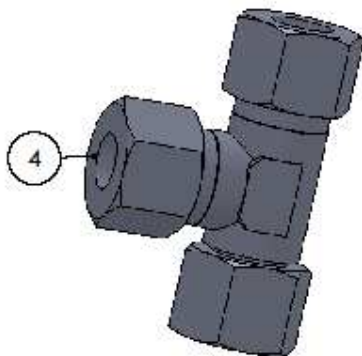

Hydraulic components

PARTS LIST			
ITEM	QTY	PART NUMBER	DESCRIPTION
1		457GMA12L	ADAPTER
2		457MAV12LR	MANOMETER COUPLING
3		457SWV12LR	BANJO
4		457ERTD12L	T-COUPLING
5		457GE12LRGD	ADAPTER
6		457G12L	ADAPTER
7		457DP3/8RGD	END FITTING
8		457ERWD12L	ELBOW COUPLING