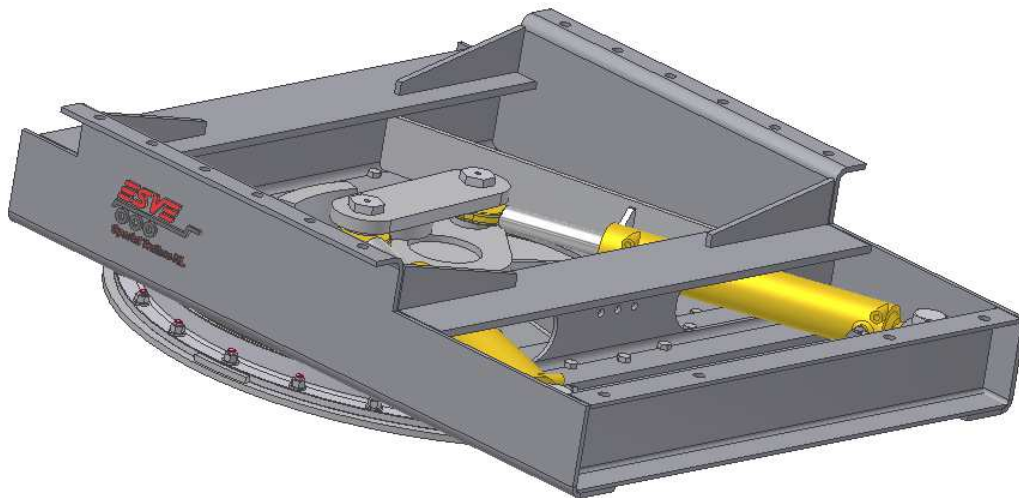

Handbook of Spare Parts

EB-18 / TB-18

09-2018

ESVE Special Trailers B.V.
Albert Schweitzerstraat 5
7131 PG Lichtenvoorde NL
Tel: 0031 544 392450
Mail: info@esve.nl
Internet: www.esve.nl